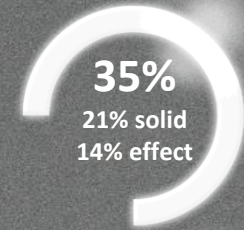

Ambitious Move: A new take on brown

2021 GLOBAL AUTOMOTIVE COLOR POPULARITY REPORT

BLACK

WHITE

SOLID STATEMENT!

Simply Set in Motion

Powered by

The word 'COLOAR' is displayed in a large, white, sans-serif font. The letter 'O' is replaced by a glowing green circular graphic with a white outline, and the letter 'A' is replaced by a glowing green circular graphic with a white outline. A horizontal blue light streak is positioned above the word.