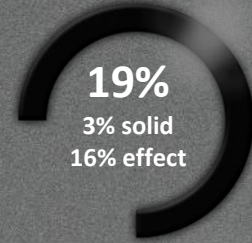

2021 GLOBAL AUTOMOTIVE COLOR POPULARITY REPORT

BLACK

WHITE