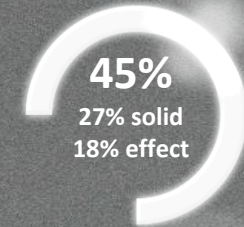

New Heroes

Simply Set in Motion

Vantage Point: An intensive blue

New Heroes

Simply Set in Motion

Zest for Color: A bright red aimed at truck and small car models

New Heroes

Simply Set in Motion

Ambitious Move: A new take on brown

2021 GLOBAL AUTOMOTIVE COLOR POPULARITY REPORT

BLACK

WHITE

SOLID STATEMENT!

Simply Set in Motion

Powered by

The word 'COLOAR' is displayed in a large, white, sans-serif font. The letter 'O' is replaced by a glowing green circular graphic with a white outline, and the letter 'A' is replaced by a glowing green circular graphic with a white outline. A horizontal blue light streak is positioned above the word.