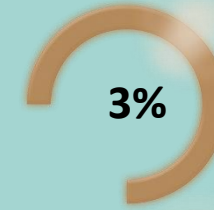

Enlighten your Imagination

Light Spirit: a high travel neutral silver.

2021 GLOBAL AUTOMOTIVE COLOR POPULARITY REPORT

SILVER

BEIGE/BROWN

LIGHT LIFE!

Enlighten your Imagination

DEEP DESIRE!