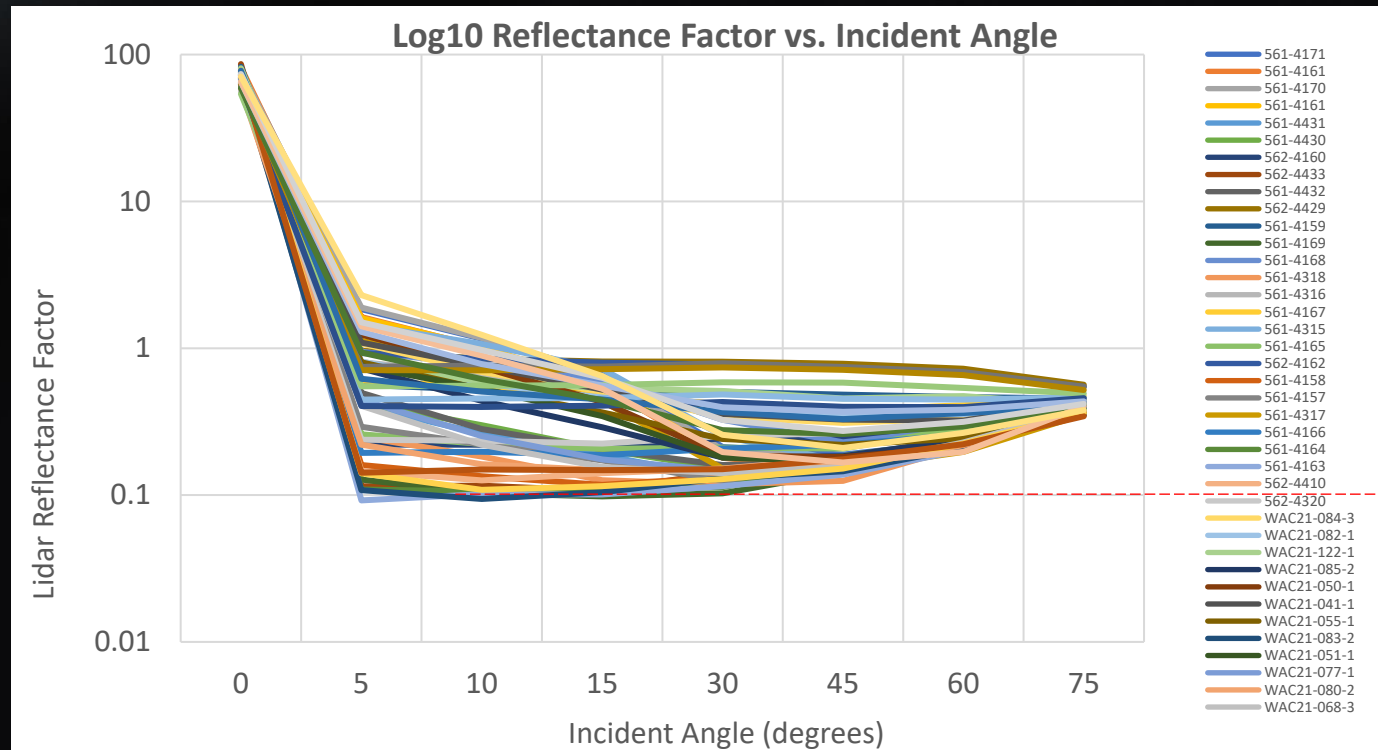

Measured on Axalta LIDAR Gonio-Reflectometer System (ALGRS)

Color measured on:
Axalta LIDAR Gonio-Reflectometer System