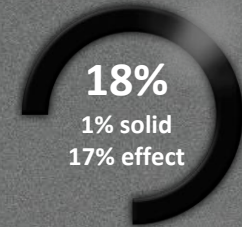

2021 GLOBAL AUTOMOTIVE COLOR POPULARITY REPORT

BLACK

WHITE