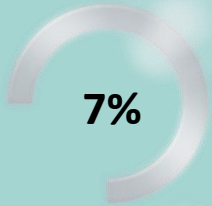

Enlighten your Imagination

Light Spirit: a high travel neutral silver.

2021 GLOBAL AUTOMOTIVE COLOR POPULARITY REPORT

SILVER

BEIGE/BROWN

LIGHT LIFE!

Enlighten your Imagination

DEEP DESIRE!