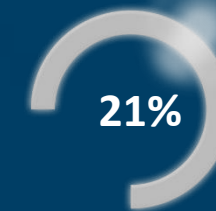

Darkness Energized

Divine Emerald: Fashion inspired turquoise hue and glamorous glass flake effect.

2021 GLOBAL AUTOMOTIVE COLOR POPULARITY REPORT

GRAY

BLUE

DEEP DESIRE!

Darkness Energized

Global Automotive Color of the Year 2022