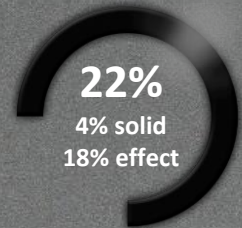

2021 GLOBAL AUTOMOTIVE COLOR POPULARITY REPORT

BLACK

WHITE