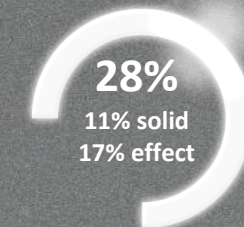

Ambitious Move: A new take on brown

2021 GLOBAL AUTOMOTIVE COLOR POPULARITY REPORT

BLACK

WHITE

SOLID STATEMENT!

Simply Set in Motion

Powered by

The word 'COLOAR' is displayed in a large, white, sans-serif font. The letter 'O' is replaced by a glowing green circular graphic with a white outline, and the letter 'A' is replaced by a glowing green circular graphic with a white outline. A horizontal blue light streak is positioned above the word.