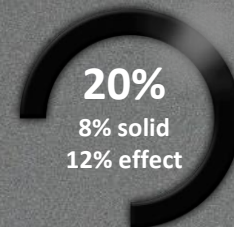

2021 GLOBAL AUTOMOTIVE COLOR POPULARITY REPORT

BLACK

WHITE