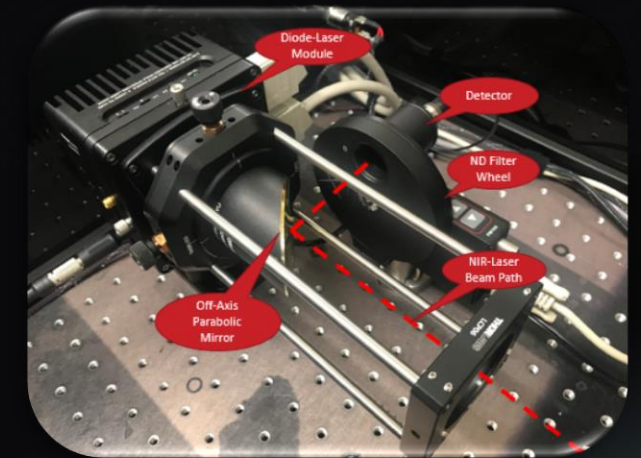

Measured on Axalta LIDAR Gonio-Reflectometer System (ALGRS)

Color measured on:
Axalta LIDAR Gonio-Reflectometer System