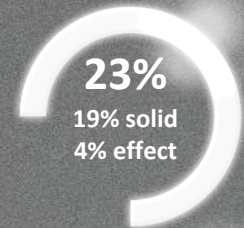

Ambitious Move: A new take on brown

2021 GLOBAL AUTOMOTIVE COLOR POPULARITY REPORT

BLACK

WHITE

SOLID STATEMENT!

Simply Set in Motion

Powered by

The word 'COLOAR' is displayed in a large, white, sans-serif font. The letter 'O' is replaced by a glowing green circular graphic with a white outline, and the letter 'A' is replaced by a glowing green circular graphic with a white outline. A horizontal blue light streak is positioned above the word.