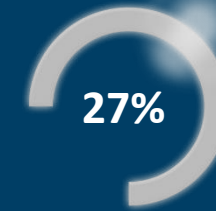

Darkness Energized

Divine Emerald: Fashion inspired turquoise hue and glamorous glass flake effect.

2021 GLOBAL AUTOMOTIVE COLOR POPULARITY REPORT

GRAY

BLUE

DEEP DESIRE!

Darkness Energized

Global Automotive Color of the Year 2022